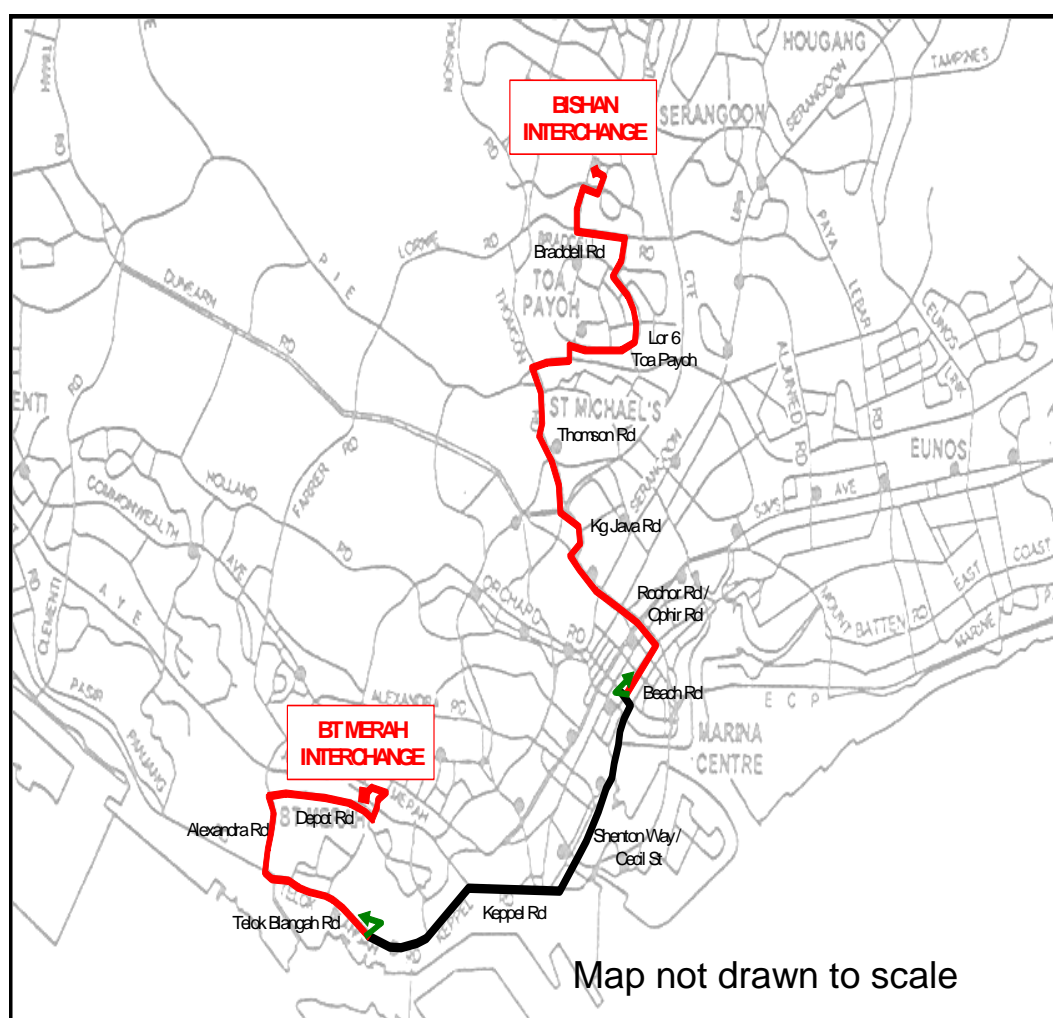

### TOWARDS BISHAN

ROAD NAME	BUS-STOP CODE	BUS-STOP DESCRIPTION
TELOK BLANGAH RD	14129	HARBOURFRONT STN
TELOK BLANGAH RD	14119	OPP VIVOCITY
KEPPEL RD	14109	KEPPEL DP BLK 517
KEPPEL RD	14089	OPP TG PAGAR DP BLK F5
KEPPEL RD	14069	FORMER RAILWAY STN
KEPPEL RD	05641	CUSTOMS PORT BR HQ
ANSON RD	03223	INTL PLAZA
CECIL ST	03151	OPP GB BLDG
CECIL ST	03021	PRUDENTIAL TWR
FULLERTON RD	03011	FULLERTON SQ
ESPLANADE DR	02111	ESPLANADE BRIDGE
BEACH RD	01611	RAFFLES HOTEL
BEACH RD	01621	OPP SHAW TWRS
ROCHOR RD	01541	AFT BEACH RD
ROCHOR RD	07551	FU LU SHOU CPLX
ROCHOR CANAL RD	07531	AFT SIM LIM SQ
BT TIMAH RD	40011	LITTLE INDIA STN
KG JAVA RD	40101	KK WOMEN & CHILD HOSP
KG JAVA RD	50011	OPP PARISH OF CHRIST CH
THOMSON RD	50021	UNITED SQ
THOMSON RD	50031	OPP NOVENA CH
THOMSON RD	50041	NOVENA LODGE
THOMSON RD	50051	THOMSON MED CTR
THOMSON RD	51011	OPP TAN TONG MENG TWR
JLN TOA PAYOH	52071	TRELLIS TWRS
LOR 6 TOA PAYOH	52509	OPP TOA PAYOH SWIM CPLX
LOR 6 TOA PAYOH	52329	OPP TOA PAYOH STADIUM
LOR 6 TOA PAYOH	52339	BLK 32
LOR 6 TOA PAYOH	52349	UNITED MEDICARE CTR
LOR 6 TOA PAYOH	52369	BLK 237
BRADDELL RD	52039	AFT MUHA JIRIN MQUE
BISHAN RD	53219	RAFFLES INST
BISHAN ST 11	53229	BLK 501
BISHAN ST 13	53009	BISHAN INT

### Legend

- Normal Route – —
- Diverted Route – —
- Road Closure – —

We apologise for any inconvenience caused.